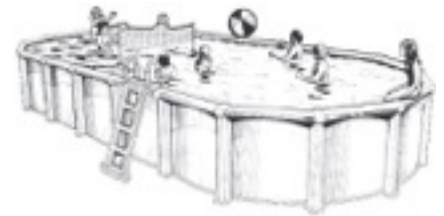

# POOLMASTER POOLS

W.A. STERNS DISTRIBUTOR  
LINER POOL SPECIALISTS

Price list 1/6/2016 to 1/06/2017

All `Australian made` Sterns pools					
----->>>>> STERNS <<<<<<-----					
<u>OVAL</u>	<u>TANGALOOMA POOL PACKAGES</u>		<u>KEYHOLE</u>		
Frame type →	Braceless Flat Floor	Braceless Deep End	Braceless Flat Floor	Braceless Deep End	
Frame depth →	1.37m Frame	1.37m to 1.9m aprox	1.37m	1.37m to 1.8aprox	
Pool model →	<u>OVAL</u>	<u>DEEP END OVAL</u>	<u>KEYHOLE</u>		
<u>Oval</u>	\$	\$	\$	\$	
4.9 x 3.8 [ 16'x12]	6990	N/A	Size		
6.1 x 3.8 [ 20'x12]	7435	7930	7.6 x 4.9 [25'x16']	8500	8800
7.3 x 3.8 [ 24'x12]	7980	8630	8.8 x 4.9 [29'x16']	8990	9290
8.5 x 3.8 [ 28'x12]	8700	9630	10 x 4.9 [33'x16']	9750	9990
9.7 x 3.8 [ 32'x12]	9440	10640	<u>ROUND</u>		
7.0 x 4.5 [ 23'x15']	8040	8400	<u>Braceless Flat 1.37 m high</u>		
8.2 x 4.5 [27'x15']	8470	9290			
9.3 x 4.5 [31'x15']	9200	10350	3.6 [12']	5940	
10.3 x 4.5 [34'x15']	9900	11310	4.5[15']	6290	
11.6 x 4.5 [39'x15']	10845	12400	5.5[18']	6635	
11.6 x 5.7 [39'x19']	12905	N/A	6.4 [21']	7550	
			7.6 [25']	8400	
<u>TEARDROP</u>					
	<u>Braceless Flat Floor 1.37m</u>		<u>Braceless Deep End 1.37m to 1.8aprox</u>		
5.4 x 3.9 x 3.0 [18'x13'x10']	6990		7290		
7.0 x 4.7 x 3.0 [23'x15'x10']	8400		8700		
8.6 x 5.4 x 3.0 [28'x18'x10']	9350		9620		
10.1 x 6.1 x 3.0 [33'x20'x10']	10680		11000		

The **Tangalooma** features a 200mm sturdy resin top deck , Moulded resin bottom rails , Tough moulded resin top and bottom post plates , 316 Marine grade Stainless steel screws and wall bolts and your choice of any colour liner at no extra charge. This pool has it all. Unmatched in quality and unmatched in price.

### Pool package includes

1.37 mt braceless pool frame with 200mm top Deck, 0.50mm **Any colour liner** ,Choice of Sand or Cartridge filter, Sturdy resin A frame or In Deck ladder, Plumbing , All cleaning and testing equipment , Chemical start up kit, Daisy Solar Cover, Auto pool cleaner and 25gm self cleaning salt chlorinator.