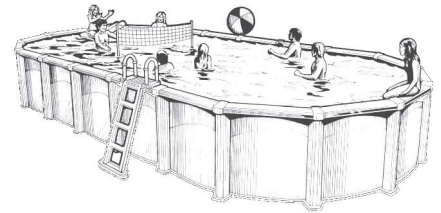

POOLMASTER POOLS

W.A. STERNS DISTRIBUTOR
LINER POOL SPECIALISTS

Price list 1/7/2015 to 1/08/2016

All 'Australian made' Sterns pools		→→→→ STERNS ←←←←	
Frame type →	Braceless flat bfloor	Braceless flat floor	Braceless flat floor
Frame depth →	1.37m	1.37m	1.37m
<u>OVAL</u>		<u>CUSTOM POOLS</u>	
<u>TANGALOOMA</u>		<u>LARGE</u>	
3.15 width	\$	3.8 width	\$
12.55mt x 3.15		11.0 x 3.8	
13.75mt x 3.15		12.2 x 3.8	
14.95mt x 3.15		13.4 x 3.8	
16.00mt x 3.15		14.6 x 3.8	
17.35mt x 3.15		15.8 x 3.8	
18.55mt x 3.15		17.0 x 3.8	
19.08mt x 3.15		18.2 x 3.8	
21.00mt x 3.15		19.4 x 3.8	
22.15mt x 3.15		20.6 x 3.8	
23.40mt x 3.15		21.9 x 3.8	
24.06mt x 3.15		23.0 x 3.8	
25.58mt x 3.15		24.0 x 3.8	
		25.0 x 3.8	
			11.57x5.76

PLEASE ENQUIRE IF YOU WANT A DEEP END

Please contact us for a price.

All the Tangalooma resin pools are complete Salt Water Pool Packages.

The Tangalooma features a 200mm sturdy resin top deck , Moulded resin bottom rails , Tough moulded resin top and bottom post plates , Your choice of any colour liner at no extra charge. This pool has it all. Unmatched in quality and unmatched in price.

Pool package includes

1.37 mt braceless pool frame with 200mm top Deck, 0.50mm **Any colour liner** ,Choice of Sand or Cartridge filter, Sturdy resin A frame or In Deck ladder, Plumbing , All cleaning and testing equipment , Chemical start up kit, Daisy Solar Cover, Auto pool cleaner and 25gm self cleaning salt chlorinator.