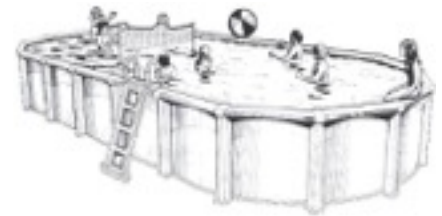

POOLMASTER POOLS

W.A. STERNS DISTRIBUTOR
LINER POOL SPECIALISTS

Price list 1/6/2016 to 1/06/2017

All `Australian made` Sterns pools

→→→→→ STERNS ←←←←←

	<u>POOL PACKAGES</u>		<u>KEYHOLE</u>	
Frame type →	Braceless Flat Floor	Braceless Deep End	Braceless Flat Floor	Braceless Deep End
Frame depth →	1.37m Frame	1.37m to 1.9m aprox	1.37m	1.37m to 1.8aprox
Pool model →	WHITSUNDAY OVAL	DEEP END OVAL	WHITSUNDAY KEYHOLE	
<u>Oval</u>	\$	\$	\$	\$
4.9 x 3.76 [16'x12]	6265	N/A	Size	
6.1 x 3.76 [20'x12]	6925	7165	7.6 x 4.9 [25'x16']	8065 8305
7.3 x 3.76 [24'x12]	7475	8040	8.8 x 4.9 [29'x16']	8640 8870
8.5 x 3.76 [28'x12]	8140	9140	10 x 4.9 [33'x16']	9460 9675
9.7 x 3.76 [32'x12]	8800	10050		
			<u>ROUND</u>	
7.0 x 4.57 [23'x15']	7475	7620	<u>Braceless Flat 1.37 m high</u>	
8.2 x 4.57 [27'x15']	7920	8560		
9.3 x 4.57 [31'x15']	8580	9580	3.76 [12']	5125
10.3 x 4.57 [34'x15']	9350	10695	4.56 [15']	5440
11.76 x 4.57 [39'x15']	10120	11675	5.34 [17'6]	5955
11.76 x 5.76 [39'x19']	11895	N/A	6.50 [21']	6995
			7.62 [25']	7890

TEARDROP

	<u>Braceless Flat Floor 1.37m</u>	<u>Braceless Deep End 1.37m to 1.8aprox</u>
5.4 x 3.9 x 3.0 [18'x 13'x10']	6575	6800
7.0 x 4.7 x 3.0 [23'x 15'x10']	7865	8190
8.6 x 5.4 x 3.0 [28'x 18'x10']	8980	9455
10.1 x 6.1 x 3.0 [33'x 20'x 10']	10150	10740

All the above resin pools are complete Salt Water Pool Packages.

If you want a traditional steel framed freshwater pool package please deduct 10% off price list

Pool package includes

1.37 mt braceless pool frame with 180mm top Deck, 0.50mm Light or Dark blue liner ,Choice of Sand , Cartridge filter, Sturdy resin A frame or In Deck ladder, Plumbing , All cleaning and testing equipment , Chemical start up kit, Daisy Solar Cover, Auto pool cleaner and 25gm self cleaning salt chlorinator.