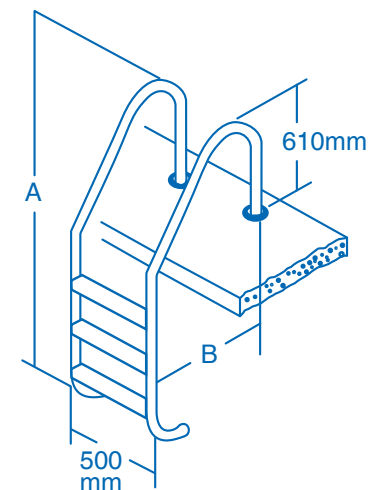

300200

	Weight Limit	Steps	Height	Width	Depth into pool
Slimline Step (#300200)	140Kgs	4	1080	1100	1240

Pool Access Options

A-frame Ladder

- Height adjustable legs ensure a level entry into the pool
- Removable entry stairs stop unauthorised access to your pool
- Extra high handles provide comfortable and stable access
- Strong structural construction supports users up to 120kg

Skimmer Pool Ladder

The perfect choice for swimming pools with skimmers. These ladders offer rigid stability and are a stylish design for both commercial and residential pools.

Dimensions

SKIMMER TYPE	A	B
LDSK003316 3-Steps	1556mm	664mm
LDSK004316 4-Steps	1860mm	664mm

In-deck Ladder

- Extra high, extra strong climb rails allow stable hand placement and more support
- Adjusts to virtually any pool or deck height
- High density, structural plastic supports users up to 110kg

Overflow Ladder

Designed for overflow pools. The longer reach rail extends beyond the overflow channel.

Dimensions

OVERFLOW	A	B
LDOF003 3-Steps	1556mm	957mm
LDOF004 4-Steps	1860mm	957mm

Sterns Pools distributed by: